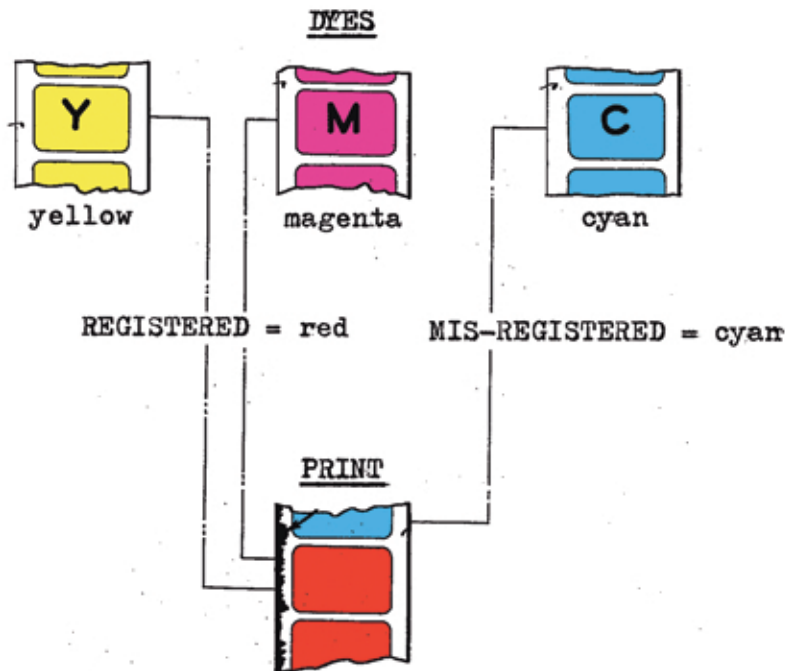

The Cosmic Tree

\*\*\*\*\* TECHNICOLOR N.G. \*\*\*\*\*

by  
 Forsberg / Klacsmann  
 2014  
 16mm, color, 20 min.  
 live sound performance

A Technicolor dye transfer\* printing error  
 Mis-registers a 1967 B-Western  
 Revealing Cyan ghosts  
 And Cinema's psychedelic underpinnings

\*As its name implies, the Technicolor(TM) dye transfer color process (1929-1977; 1997-2002) literally involved transferring subtractive dyes (cyan, magenta, yellow) in succession and in careful registration onto a single strand print stock.

fig. a

fig. b

fig. c

fig. d

fig. e

fig. f